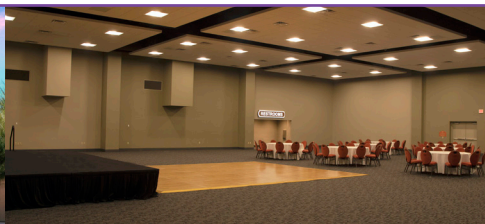

CASINO
OF THE
SUN

SUNSET ROOM

NON-SOCIAL / MEETING PRICING

1 - 50 PEOPLE	$400
51 - 150 PEOPLE	$500
151 - 300 PEOPLE	$600

Includes tables, chairs, linens that are provided in house. Any special order linens or items will be the responsibility of the renting party. The rates do not include security or wait staff. These services can be provided at an extra cost.

Prices quoted do not include prevailing service fee of 22% & 5% Tax.

**PASCUA YAQUI TRIBE GOVERNMENT DEPARTMENTS
PLEASE CONTACT US FOR PREFERRED RATES*

CONTACT INFO:

Julia Nunez
CATERING MGR. | 520 • 324 • 9406 // JULIA.NUNEZ@CASINODELSOL.COM